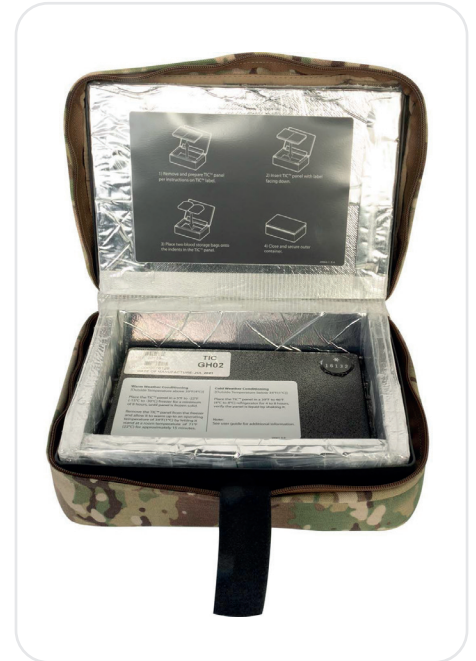

PELICAN GOLDEN HOUR MEDIC CONTAINER

The Golden Hour™ Medic Container is a nimble and tactical option for delivery of whole blood to the point of injury within a crucial window of time. Capable of keeping two liters of whole blood cool for 24 hours under extreme conditions and up to three days under optimal conditions.

Color	MultiCam
Width	35.56 cm (14 in.)
Height	15.24 cm (6 in.)
Depth	22.86 cm (9 in.)
Weight	2.722 kg (6 lbs)

The MOLLE attachment points allow the reusable carrier to be mounted on medic's kit and reduced footprint increases mobility over the traditional cumbersome containers.

Utilizing Thermal Isolation Chamber System (TIC™) technology and vacuum insulation panels, the Series-S Medic Container will keep the payload isolated from exposure to extreme temperatures with a tight, protective thermal seal for a pre-determined temperature range and duration.

SPECS

- Stores two liters of whole blood
- Keep blood cool for 24 hours under extreme conditions, up to 3 days under optimal conditions
- Designed and tested for harsh environments
- Reusable carrier mounts on medic's kit
- GMC pouch includes accessory storage options