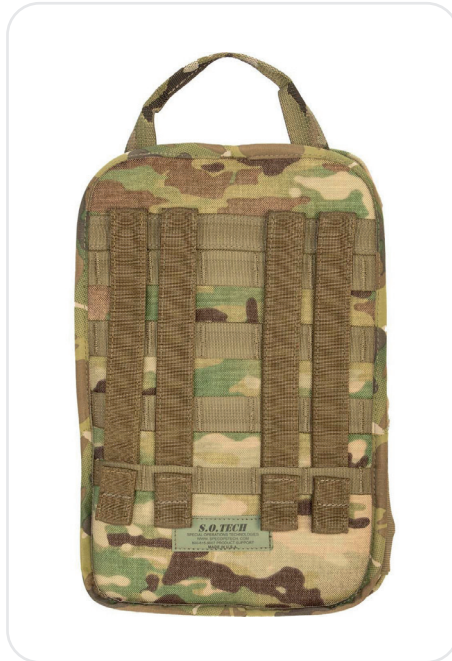

PELICAN GOLDEN HOUR MEDIC CONTAINER

The Golden Hour™ Medic Container is a nimble and tactical option for delivery of whole blood to the point of injury within a crucial window of time. Capable of keeping two liters of whole blood cool for 24 hours under extreme conditions and up to three days under optimal conditions.

Color	MultiCam
Width	35.56 cm (14 in.)
Height	15.24 cm (6 in.)
Depth	22.86 cm (9 in.)
Weight	2.722 kg (6 lbs)

The MOLLE attachment points allow the reusable carrier to be mounted on medic's kit and reduced footprint increases mobility over the traditional cumbersome containers.

Utilizing Thermal Isolation Chamber System (TIC™) technology and vacuum insulation panels, the Series-S Medic Container will keep the payload isolated from exposure to extreme temperatures with a tight, protective thermal seal for a pre-determined temperature range and duration.

SPECS

- Stores two liters of whole blood
- Keep blood cool for 24 hours under extreme conditions, up to 3 days under optimal conditions
- Designed and tested for harsh environments
- Reusable carrier mounts on medic's kit
- GMC pouch includes accessory storage options